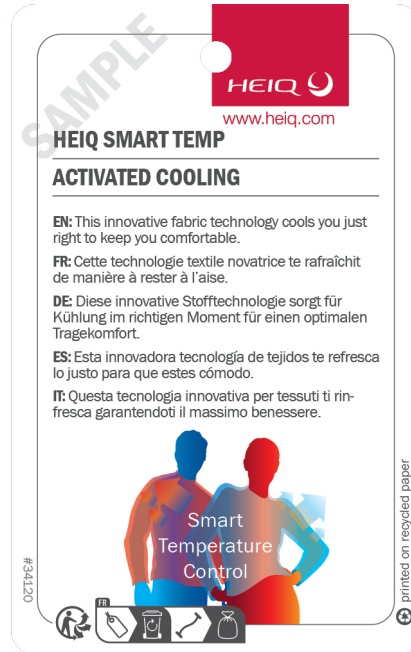

# #34120 HeiQ Smart Temp:

<b>HeiQ required test to use this hangtag</b>	<p>QV: <i>initial and after 10x washes</i>          QC: <i>after 3x washes</i></p> <p><b>HeiQ Dynamic Evaporation</b></p> <ul style="list-style-type: none"> <li>• <i>For lightweight fabrics (up to 150gsm):</i> Dynamic evap. rate P ≥ 30% points (compared to the unwashed untreated fabric)</li> <li>• <i>For heavy fabrics (more than 150gsm):</i> Dynamic evap. rate P ≥ 15% points (compared to the unwashed untreated fabric)</li> </ul>
<b>*For use in following countries</b>	Worldwide
<b>Languages</b>	Multilingual (EN/FR/DE/ES/IT)
<b>Used for following HeiQ products</b>	HeiQ Adaptive AC-06 HeiQ Adaptive AC-03

 It is the manufacturer's / brand's responsibility to fulfill the local labeling requirements and ensure that the correct hangtag is being attached to their product!

QV = Quality Validation / QC = Quality Control, Washes acc. to. ISO 6330 (suggested 4G)